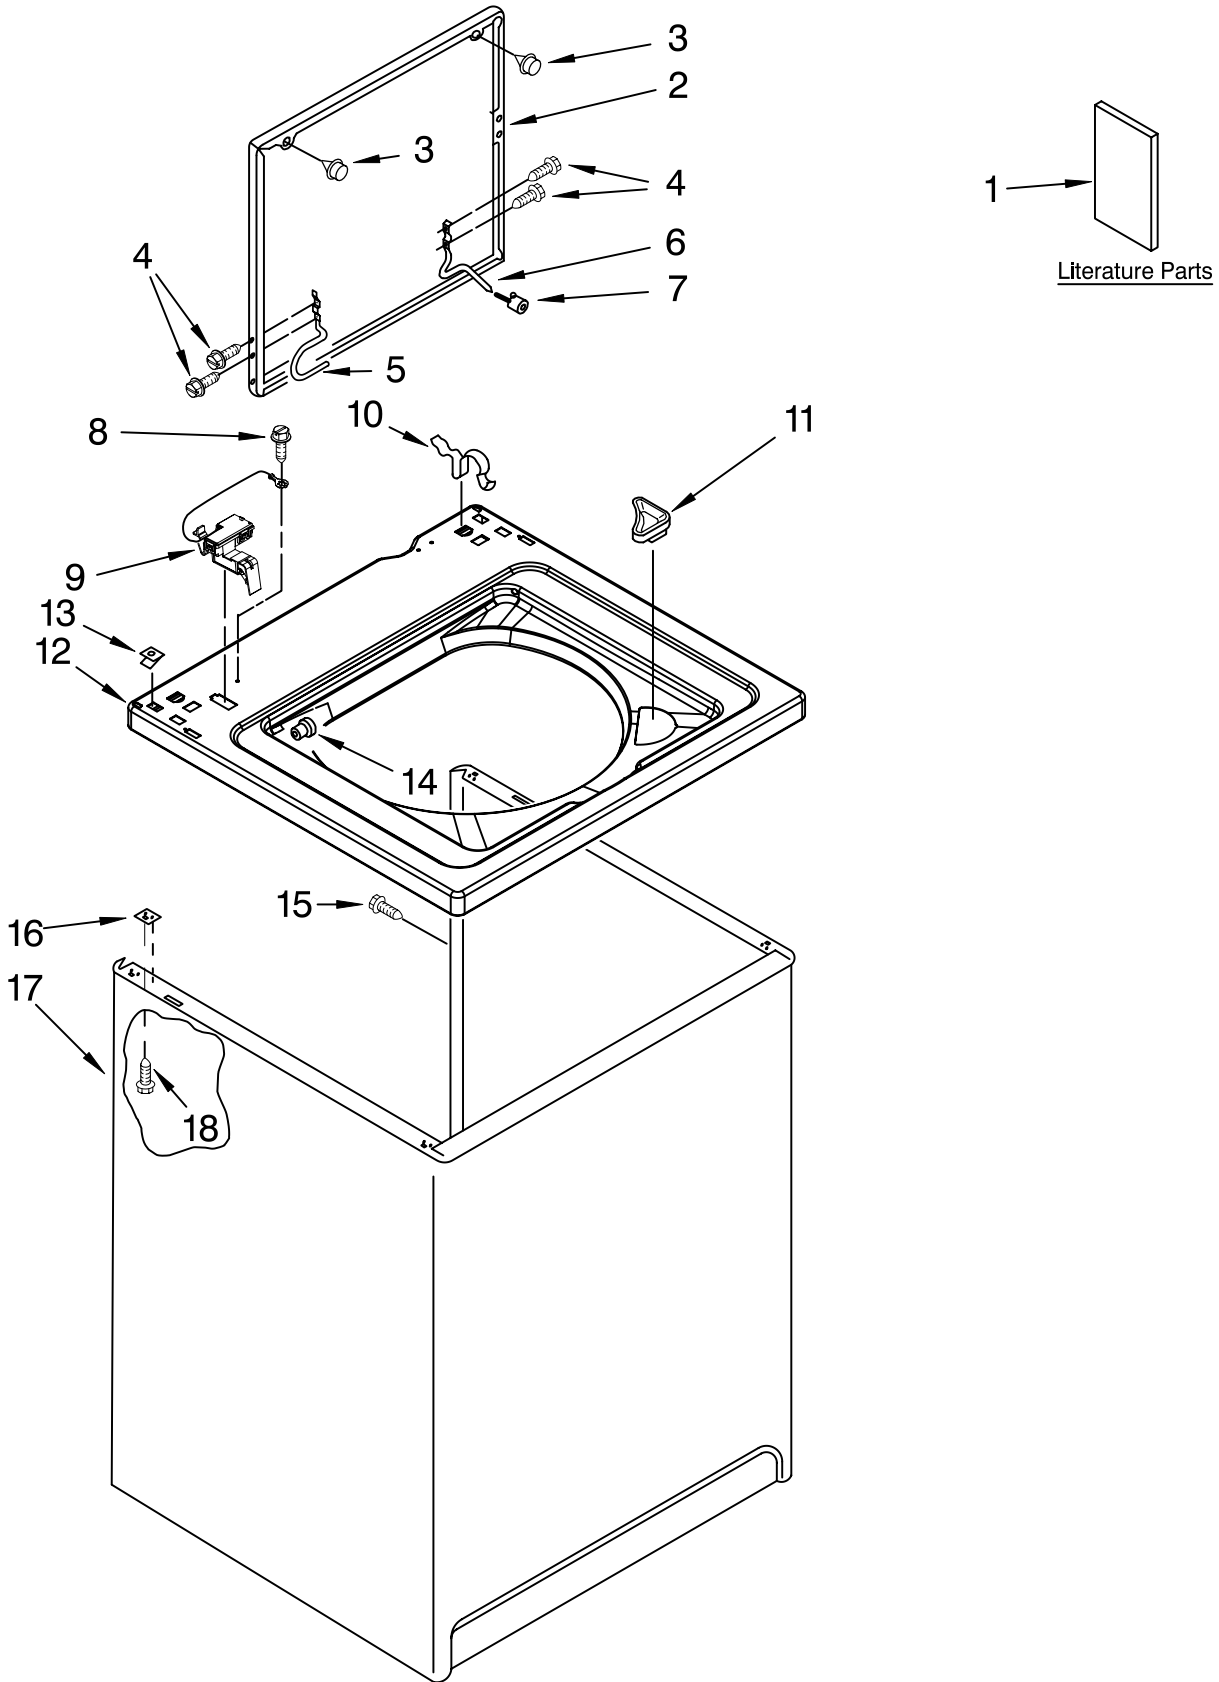

TOP AND CABINET PARTS

For Model: NTW5400TQ0

(White)

AUTOMATIC
WASHER

IMPORTANT: All Part Numbers Listed Are Whirlpool Numbers. Source Parts Through Whirlpool.

TOP AND CABINET PARTS

For Model: NTW5400TQ0

(White)

Illus. No.	Part No.	DESCRIPTION
1		Literature Parts
	W10044800	Installation Instructions
	W10092679	Use & Care Guide
	W10092677	Feature Sheet
	W10092749	Energy Guide
	8578912	Wiring Diagram
2	W10093700	Lid
3	9724509	Bumper, Lid (2)
4	W10119872	Screw, Lid Hinge Mounting (4)
5	8318088	Hinge, Lid (L.H.)
6	54583	Hinge, Lid (R.H.)
7	19119	Bumper, Lid Hinge
8	3351614	Screw, Ground
9	8318084	Switch, Lid
10	62780	Clip, Top & Cabinet & Rear Panel (2)
11	3362952	Dispenser, Bleach
12	8318064	Top
13	357213	Nut, Push-In (2)
14	21258	Bearing, Lid Hinge (2)
15	3357011	Screw, 10-16 x 1/2
16	62750	Spacer, Cabinet To Top (4)
17	63424	Cabinet
18	3390631	Screw, 10-16 x 3/8 (4)

IMPORTANT: All Part Numbers Listed Are Whirlpool Numbers. Source Parts Through Whirlpool.